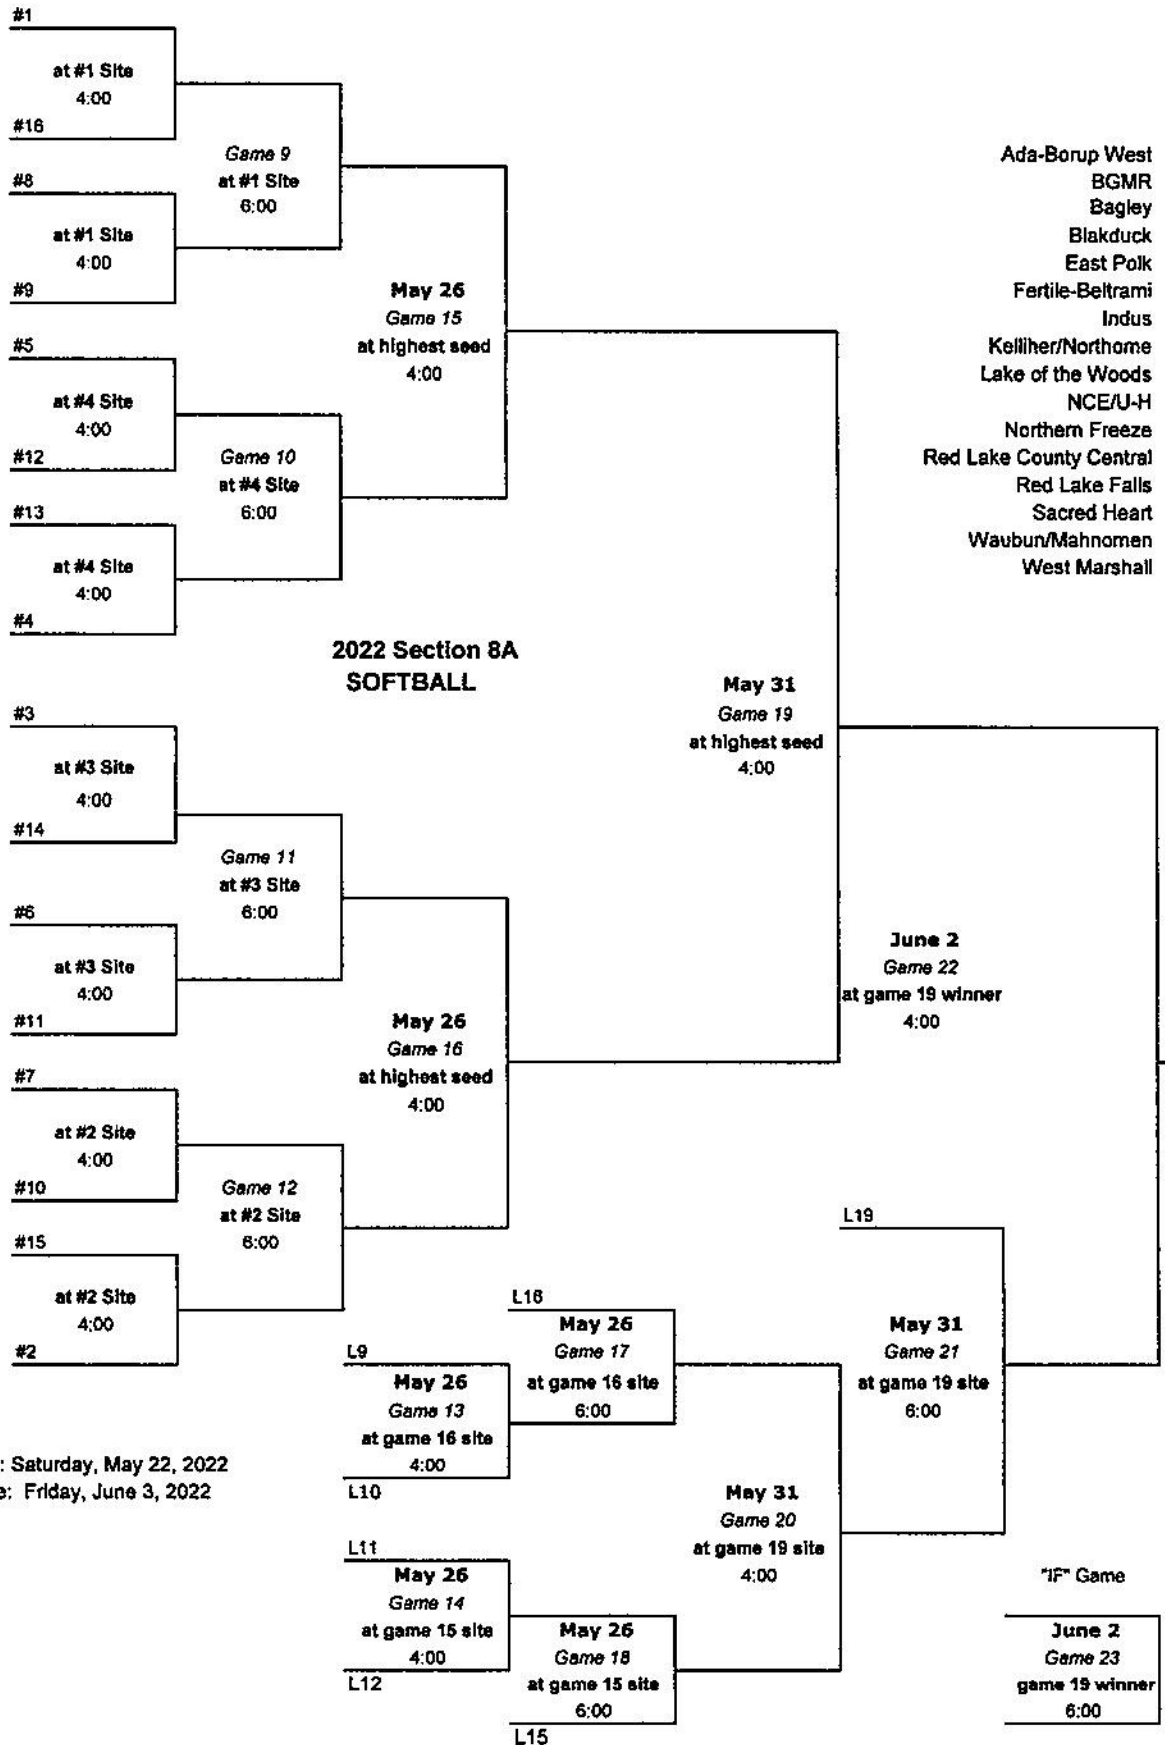

May 24	May 24
--------	--------

Seeding date: Saturday, May 22, 2022
 Last play date: Friday, June 3, 2022