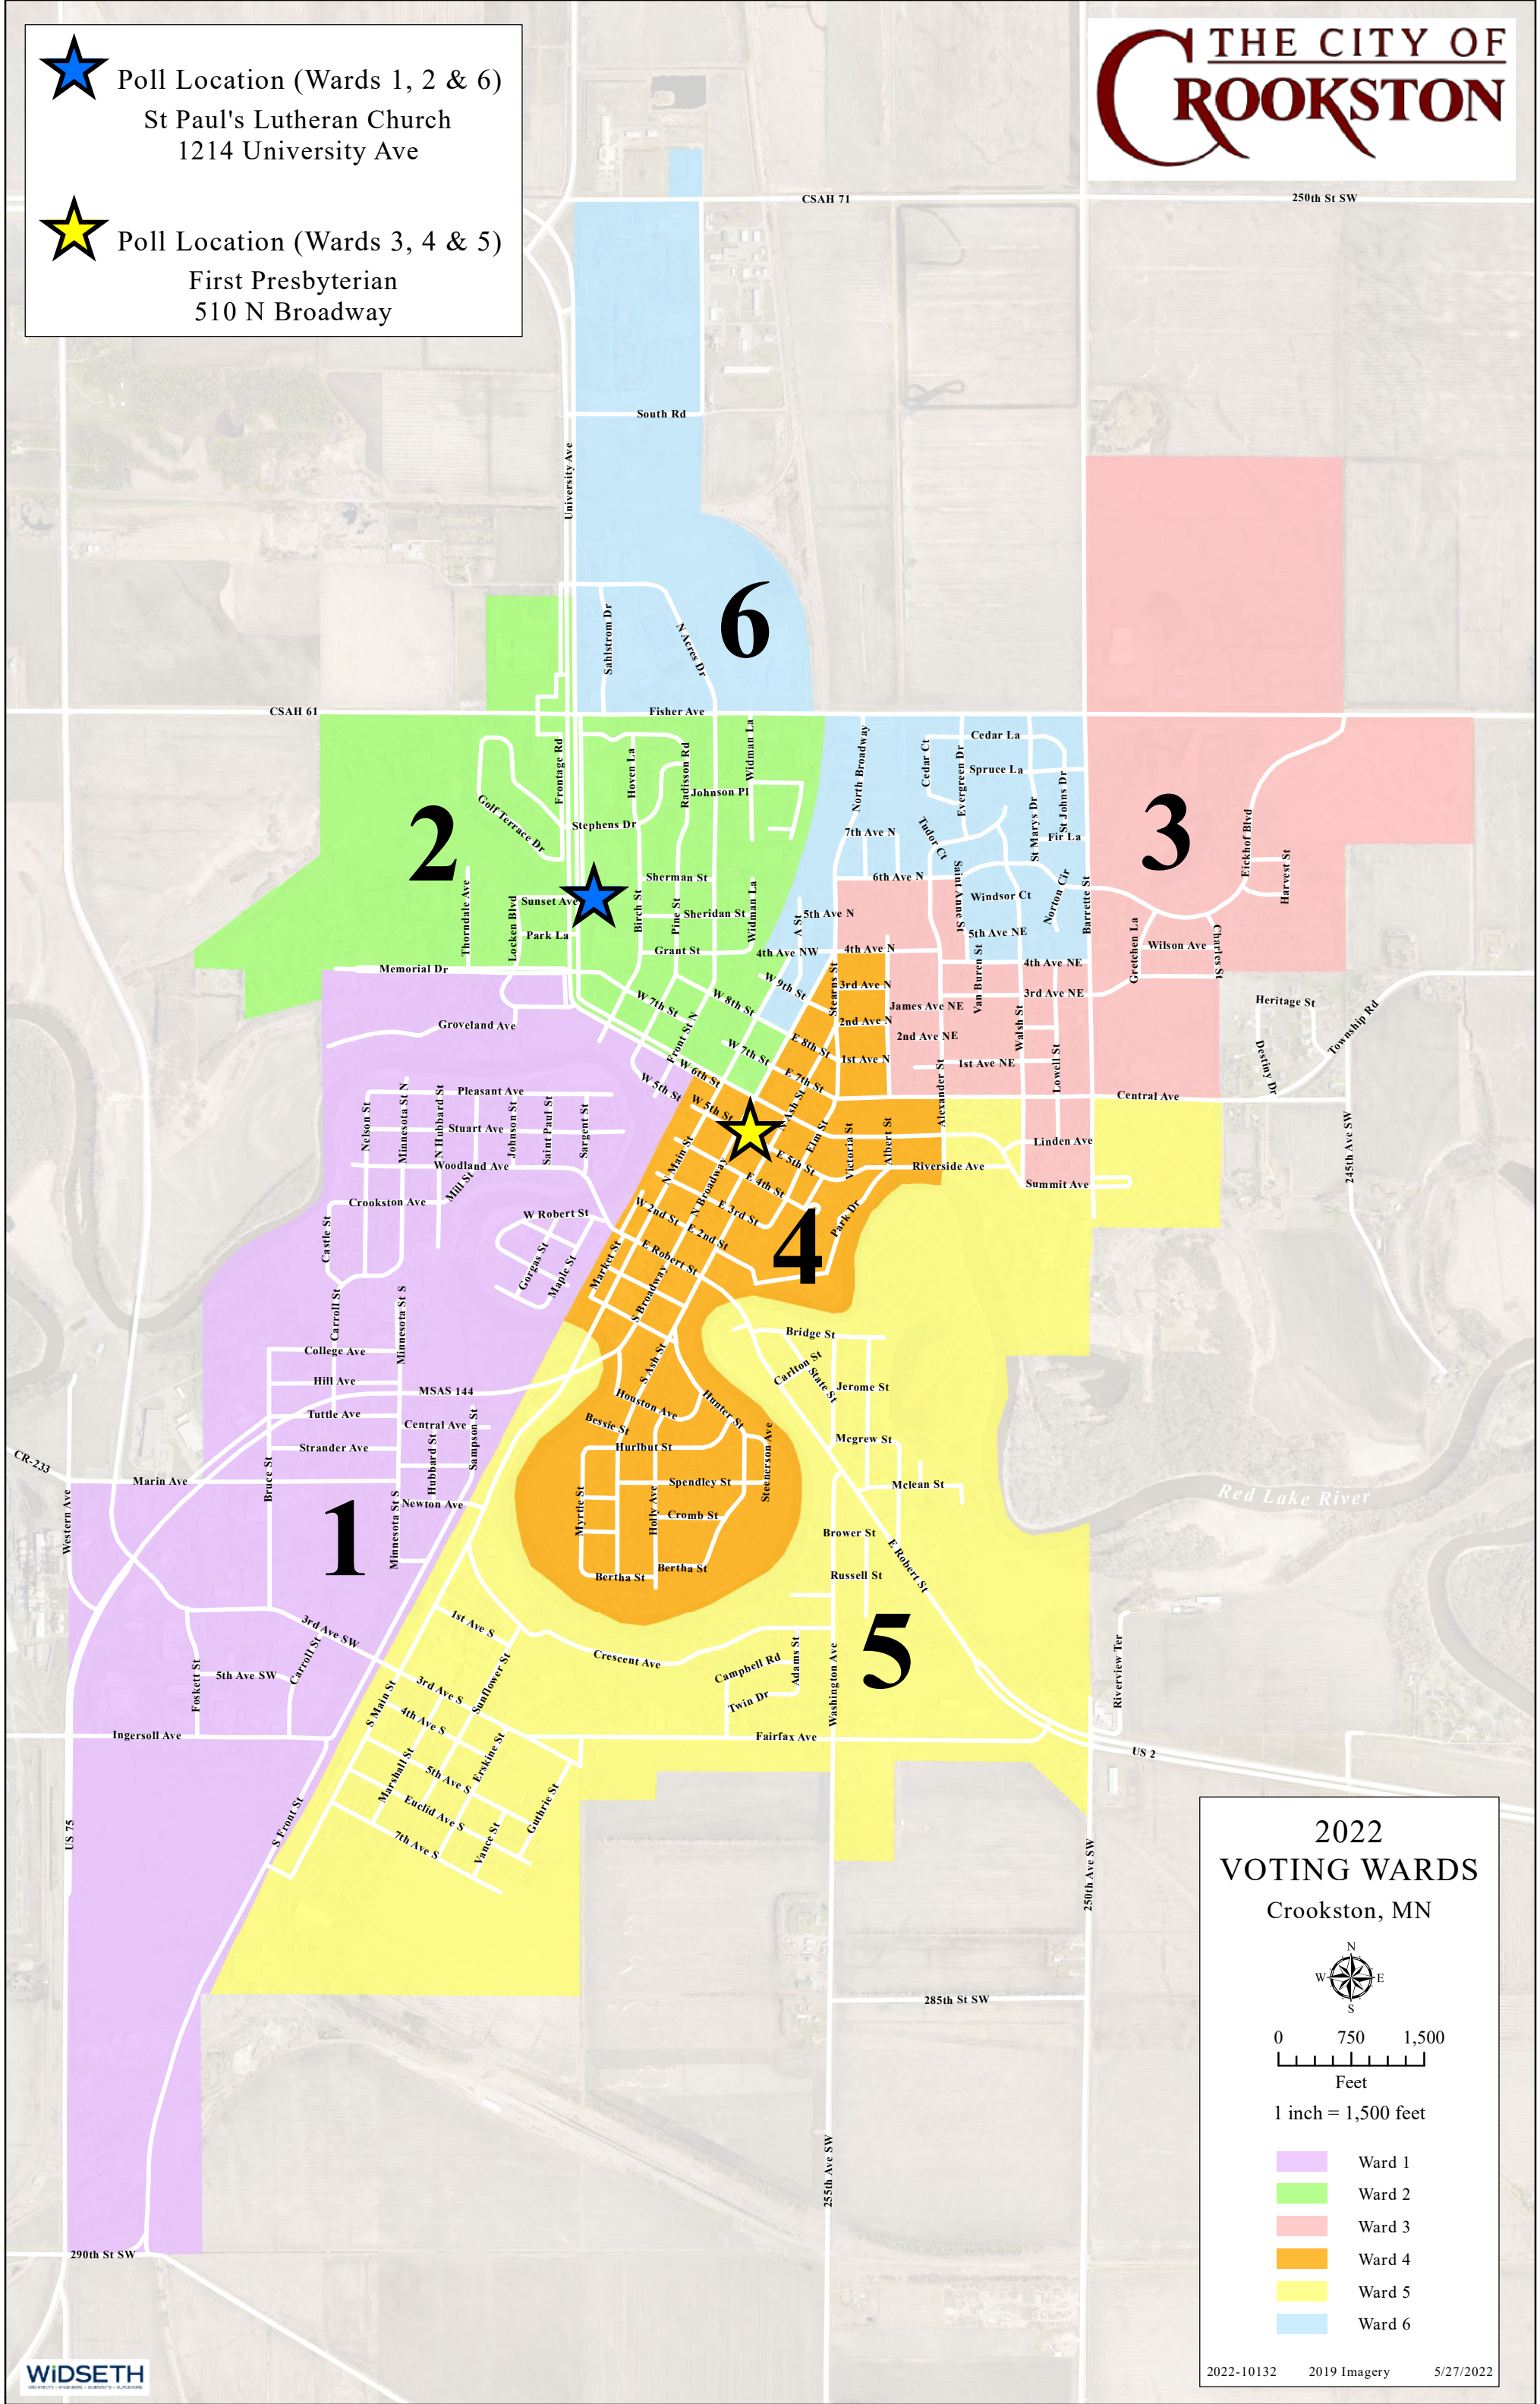

 Poll Location (Wards 1, 2 & 6)
St Paul's Lutheran Church
1214 University Ave

 Poll Location (Wards 3, 4 & 5)
First Presbyterian
510 N Broadway

2022 VOTING WARDS
Crookston, MN

0 750 1,500
Feet
1 inch = 1,500 feet

-  Ward 1
-  Ward 2
-  Ward 3
-  Ward 4
-  Ward 5
-  Ward 6